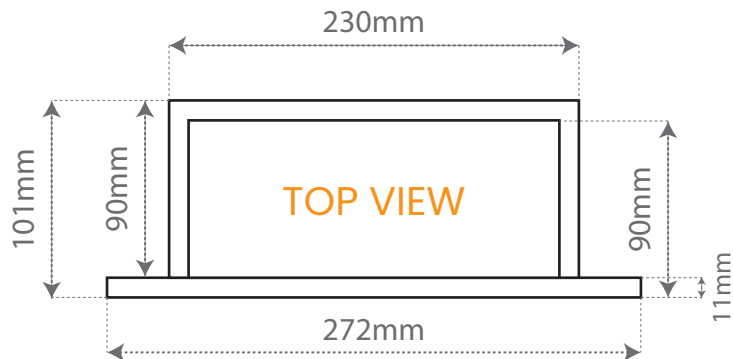

ARC HYDROSET SHOWER NICHE

8" x 8"
INNER SIZE

ARC HYDROSET SHOWER NICHE

12" x 12"

INNER SIZE

ARC HYDROSET SHOWER NICHE

12" x 20"

INNER SIZE

ARC HYDROSET SHOWER NICHE

8" x 6" & 8" x 12"

INNER SIZE

ARC HYDROSET SHOWER NICHE

12" x 6" & 12" x 12"

INNER SIZE