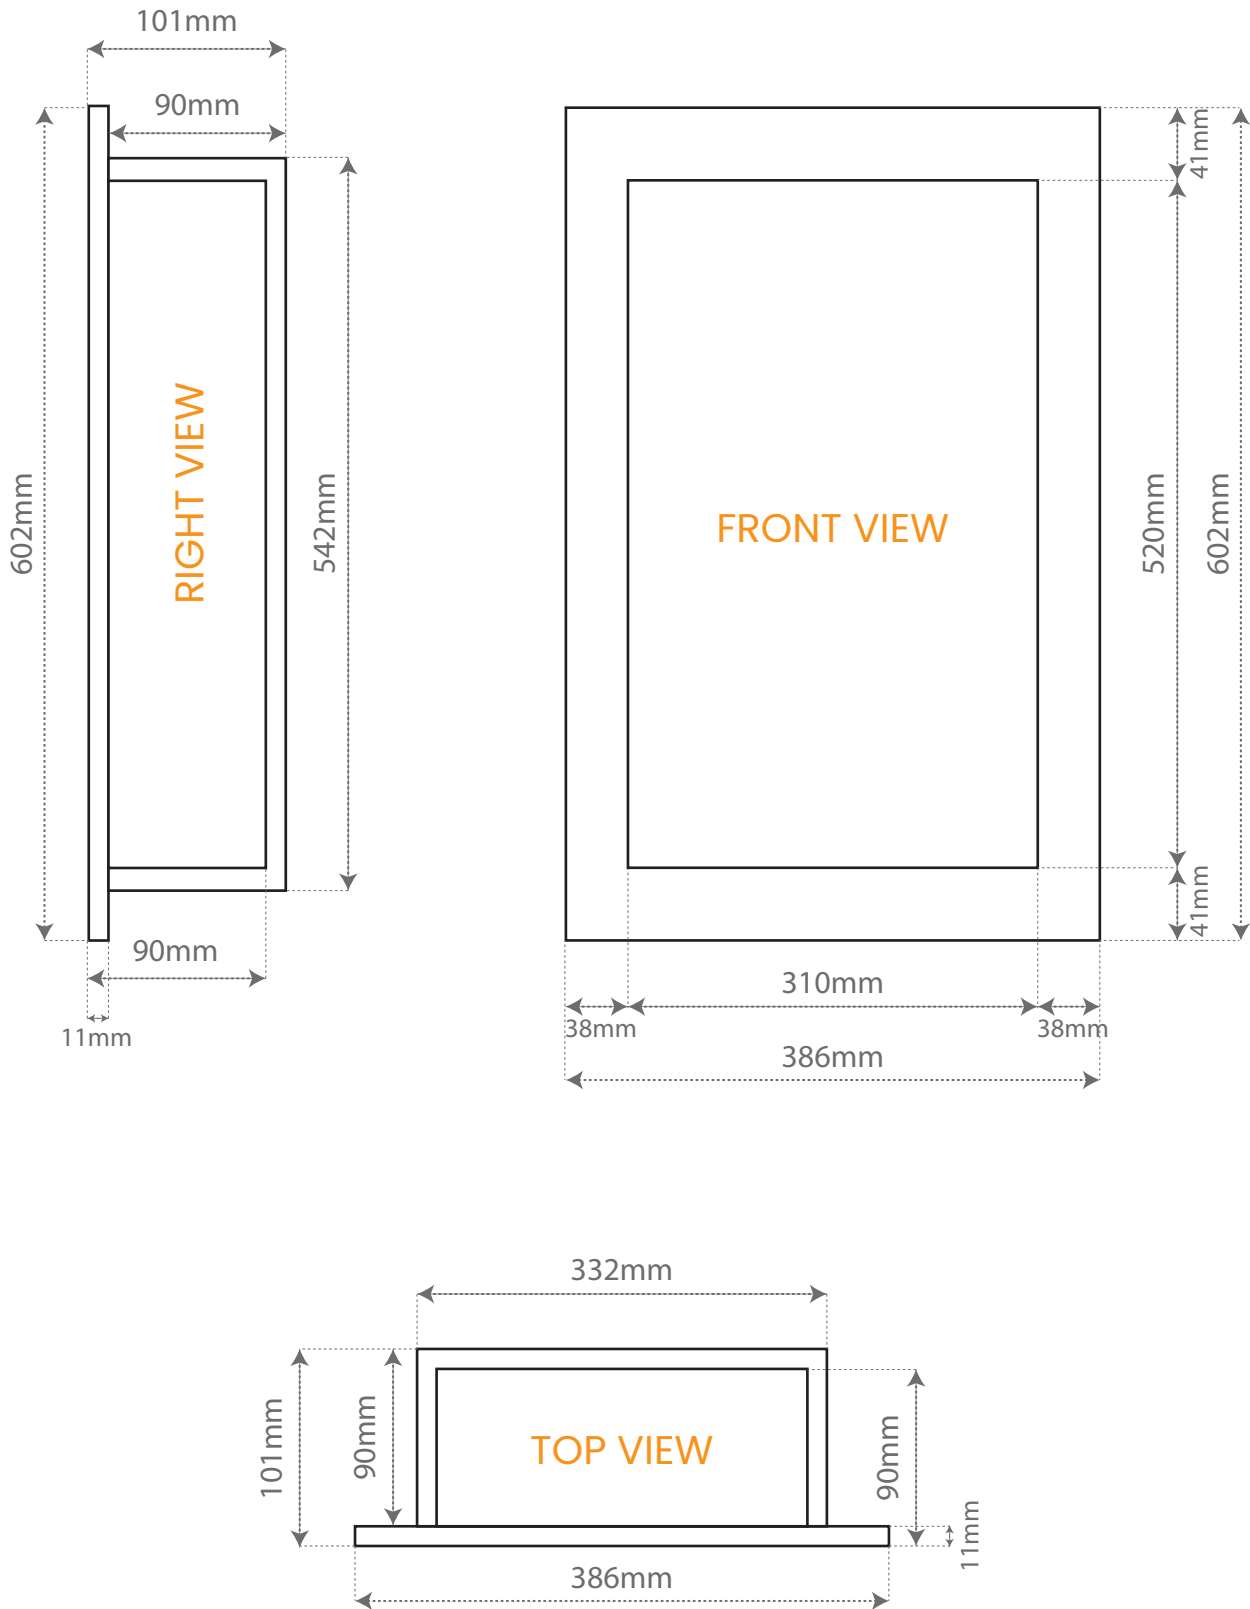

ARC HYDROSET SHOWER NICHE

8" x 8"
INNER SIZE

ARC HYDROSET SHOWER NICHE

12" x 12"

INNER SIZE

ARC HYDROSET SHOWER NICHE

12" x 20"

INNER SIZE

ARC HYDROSET SHOWER NICHE

8" x 6" & 8" x 12"

INNER SIZE

ARC HYDROSET SHOWER NICHE

12" x 6" & 12" x 12"

INNER SIZE