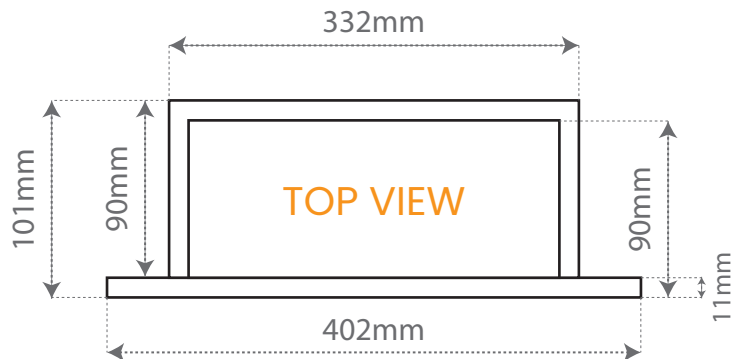

ARC HYDROSET SHOWER NICHE

8" x 8"
INNER SIZE

ARC HYDROSET SHOWER NICHE

12" x 12"

INNER SIZE

ARC HYDROSET SHOWER NICHE

12" x 20"

INNER SIZE

ARC HYDROSET SHOWER NICHE

8" x 6" & 8" x 12"

INNER SIZE

ARC HYDROSET SHOWER NICHE

12" x 6" & 12" x 12"

INNER SIZE