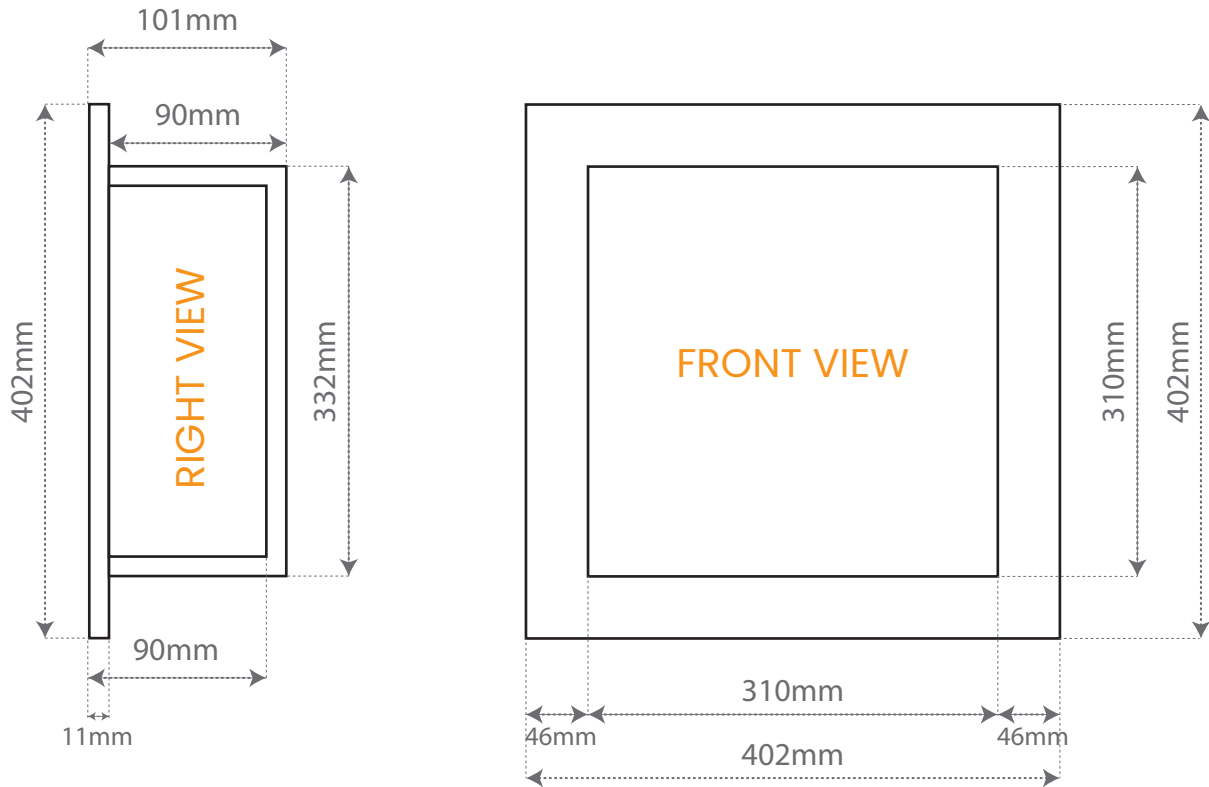

ARC HYDROSET SHOWER NICHE

8" x 8"
INNER SIZE

ARC HYDROSET SHOWER NICHE

12" x 12"

INNER SIZE

ARC HYDROSET SHOWER NICHE

12" x 20"

INNER SIZE

ARC HYDROSET SHOWER NICHE

8" x 6" & 8" x 12"

INNER SIZE

ARC HYDROSET SHOWER NICHE

12" x 6" & 12" x 12"

INNER SIZE