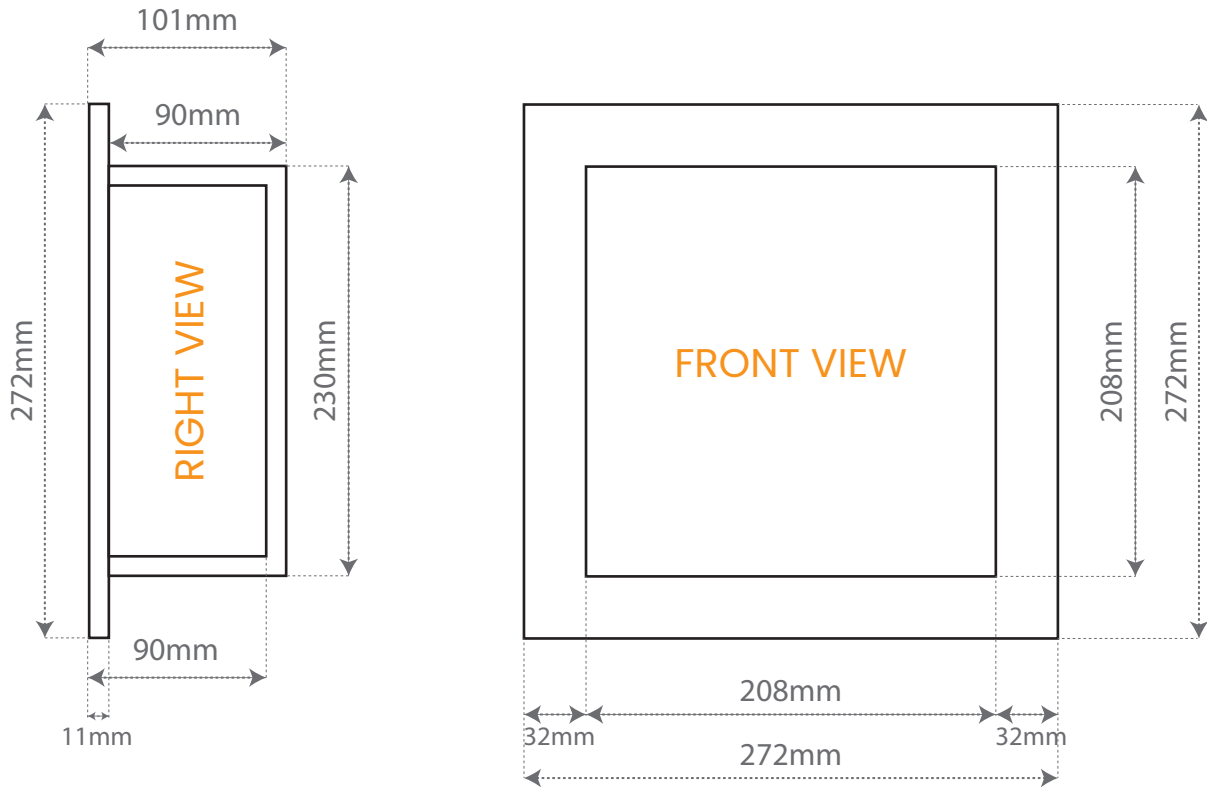

ARC HYDROSET SHOWER NICHE

8" x 8"
INNER SIZE

ARC HYDROSET SHOWER NICHE

12" x 12"

INNER SIZE

ARC HYDROSET SHOWER NICHE

12" x 20"

INNER SIZE

ARC HYDROSET SHOWER NICHE

8" x 6" & 8" x 12"

INNER SIZE

ARC HYDROSET SHOWER NICHE

12" x 6" & 12" x 12"

INNER SIZE