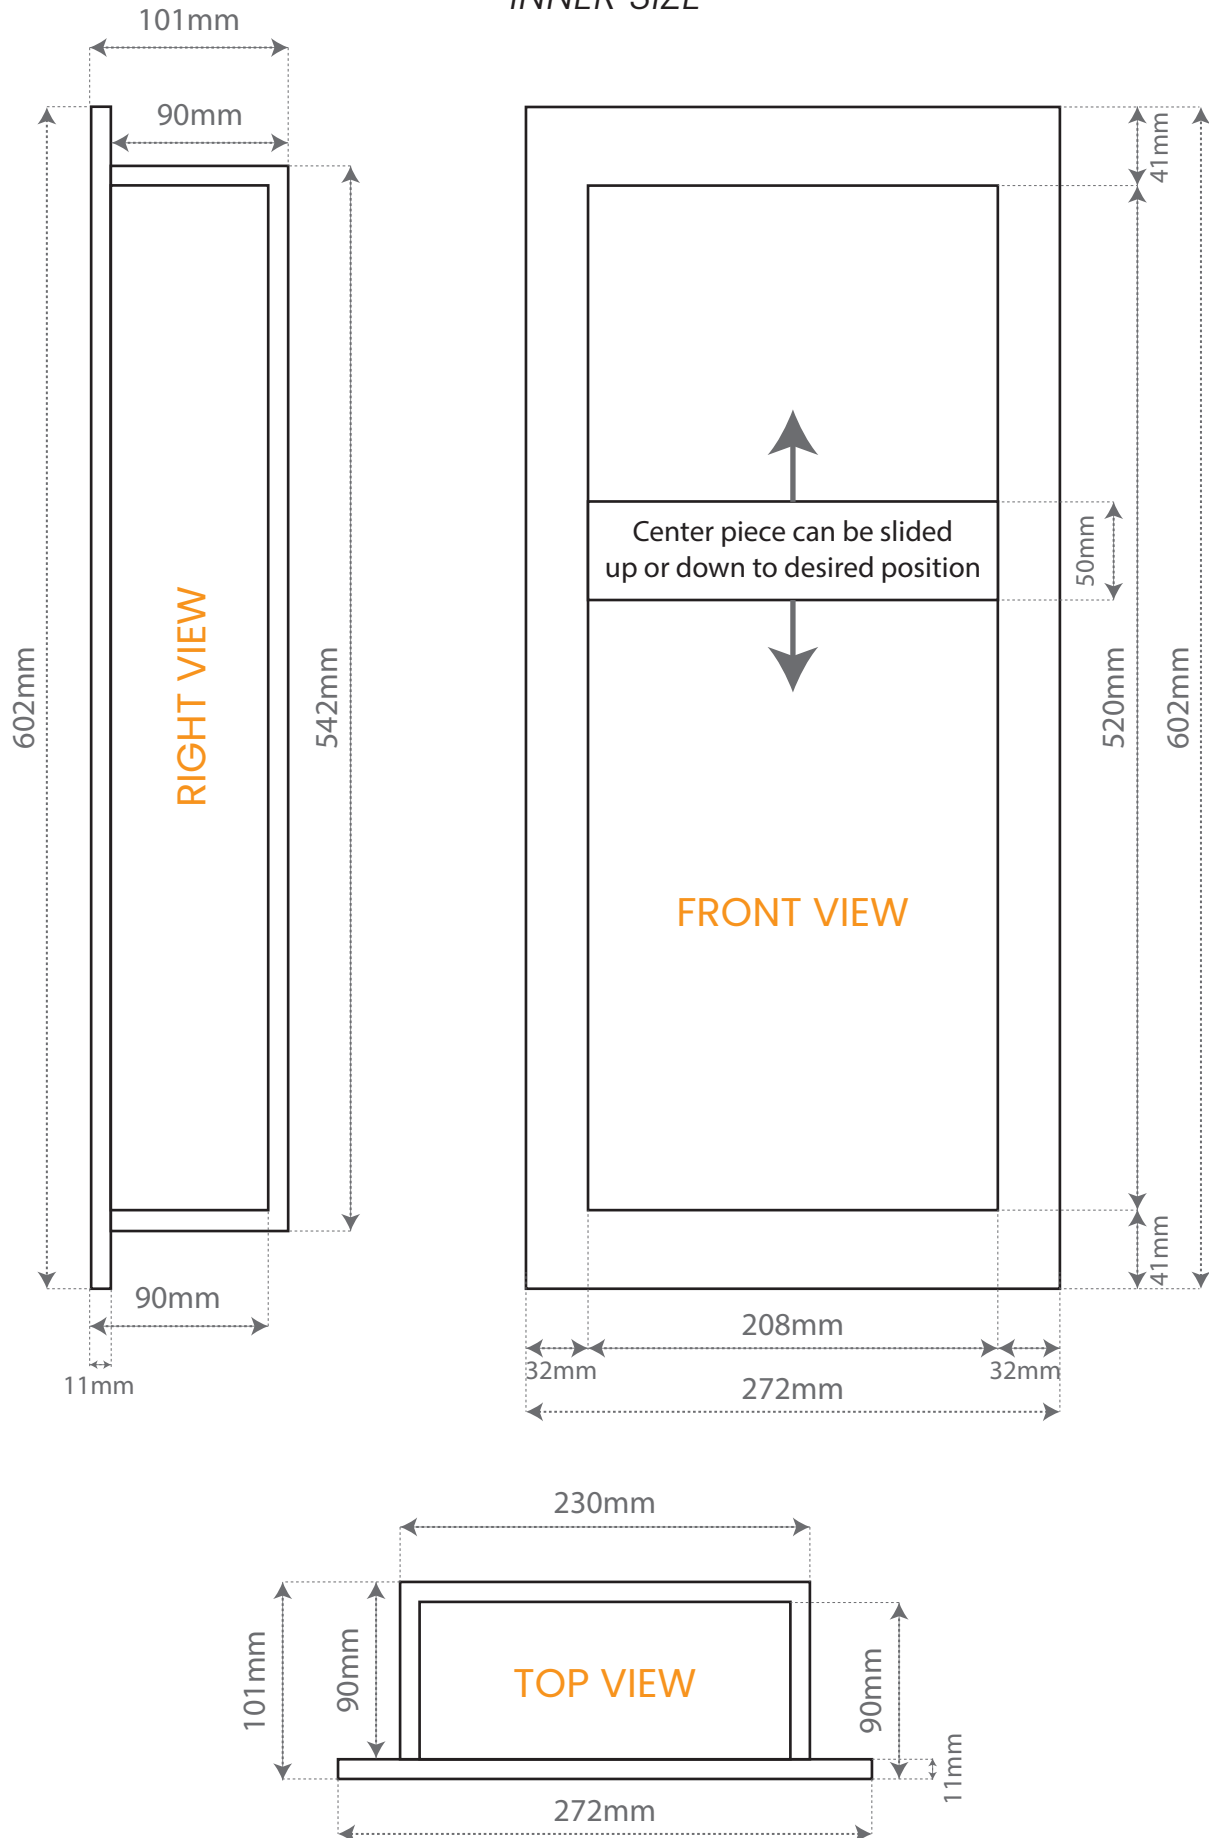

ARC HYDROSET SHOWER NICHE

8" x 8"
INNER SIZE

ARC HYDROSET SHOWER NICHE

12" x 12"

INNER SIZE

ARC HYDROSET SHOWER NICHE

12" x 20"

INNER SIZE

ARC HYDROSET SHOWER NICHE

8" x 6" & 8" x 12"

INNER SIZE

ARC HYDROSET SHOWER NICHE

12" x 6" & 12" x 12"

INNER SIZE